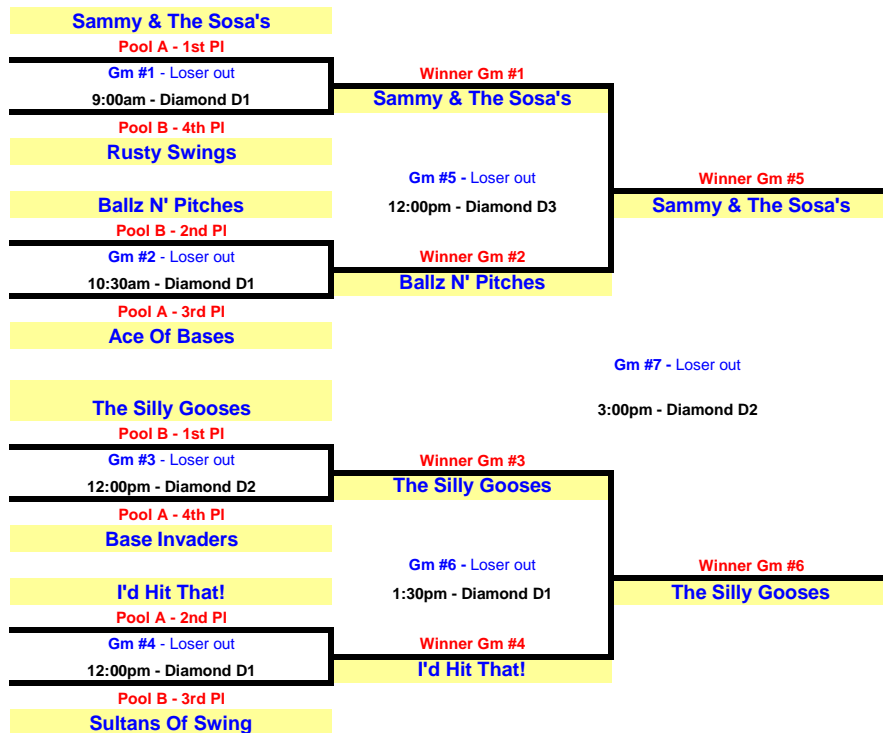

BASL ADULT COED SLO-PITCH LEAGUE - PLAYOFF SCHEDULE (2023)

SHERWOOD FOREST PARK

DAY 1 - Round Robin (Saturday, September 16)
 Home Team In Round Robin Is Determined By Regular Season Seeding.

Date	Time	Park	Diamond	Home	Visitors
Sep. 16	9:00 AM	Sherwood	D1	3	5
Sep. 16	9:00 AM	Sherwood	D2	1	7
Sep. 16	9:00 AM	Sherwood	D3	2	4
Sep. 16	9:00 AM	Sherwood	D4	6	8
Sep. 16	12:00 PM	Sherwood	D1	3	7
Sep. 16	12:00 PM	Sherwood	D2	2	6
Sep. 16	12:00 PM	Sherwood	D3	1	5
Sep. 16	12:00 PM	Sherwood	D4	4	8
Sep. 16	3:00 PM	Sherwood	D1	4	6
Sep. 16	3:00 PM	Sherwood	D2	2	8
Sep. 16	3:00 PM	Sherwood	D3	1	3
Sep. 16	3:00 PM	Sherwood	D4	5	7

Playoff Pool A		Playoff Pool B	
Seed#	Team Name	Seed#	Team Name
1	I'D HIT THAT!	2	SULTANS OF SWING
3	ACE OF BASES	4	THE SILLY GOOSES
5	SAMMY & THE SOSA'S	6	BALLZ N' PITCHES
7	BASE INVADERS	8	THE RUSTY SWINGS

Teams are re-seeded in each pool after the round robin.
 Tie breakers are: ○ - Win
 Head to Head
 Total Runs for (6 innings)
 Net Runs (6 innings)
 Regular Season Ranking

Home Team In Round Robin Is Determined By Regular Season Seeding.
 Home Team In Elimination Round Is Higher Ranked Team (Low Seed) From Round Robin.
 Home Team In Championship Game Is By Coin Toss.

DAY 2 - Single Elimination Rounds (Sunday, September 17)
 Home Team Is Higher Ranked Team (Low Seed) From Round Robin.
 Home Team In Championship Game Is By Coin Toss.

2023 CHAMPIONS
SAMMY & THE SOSA'S